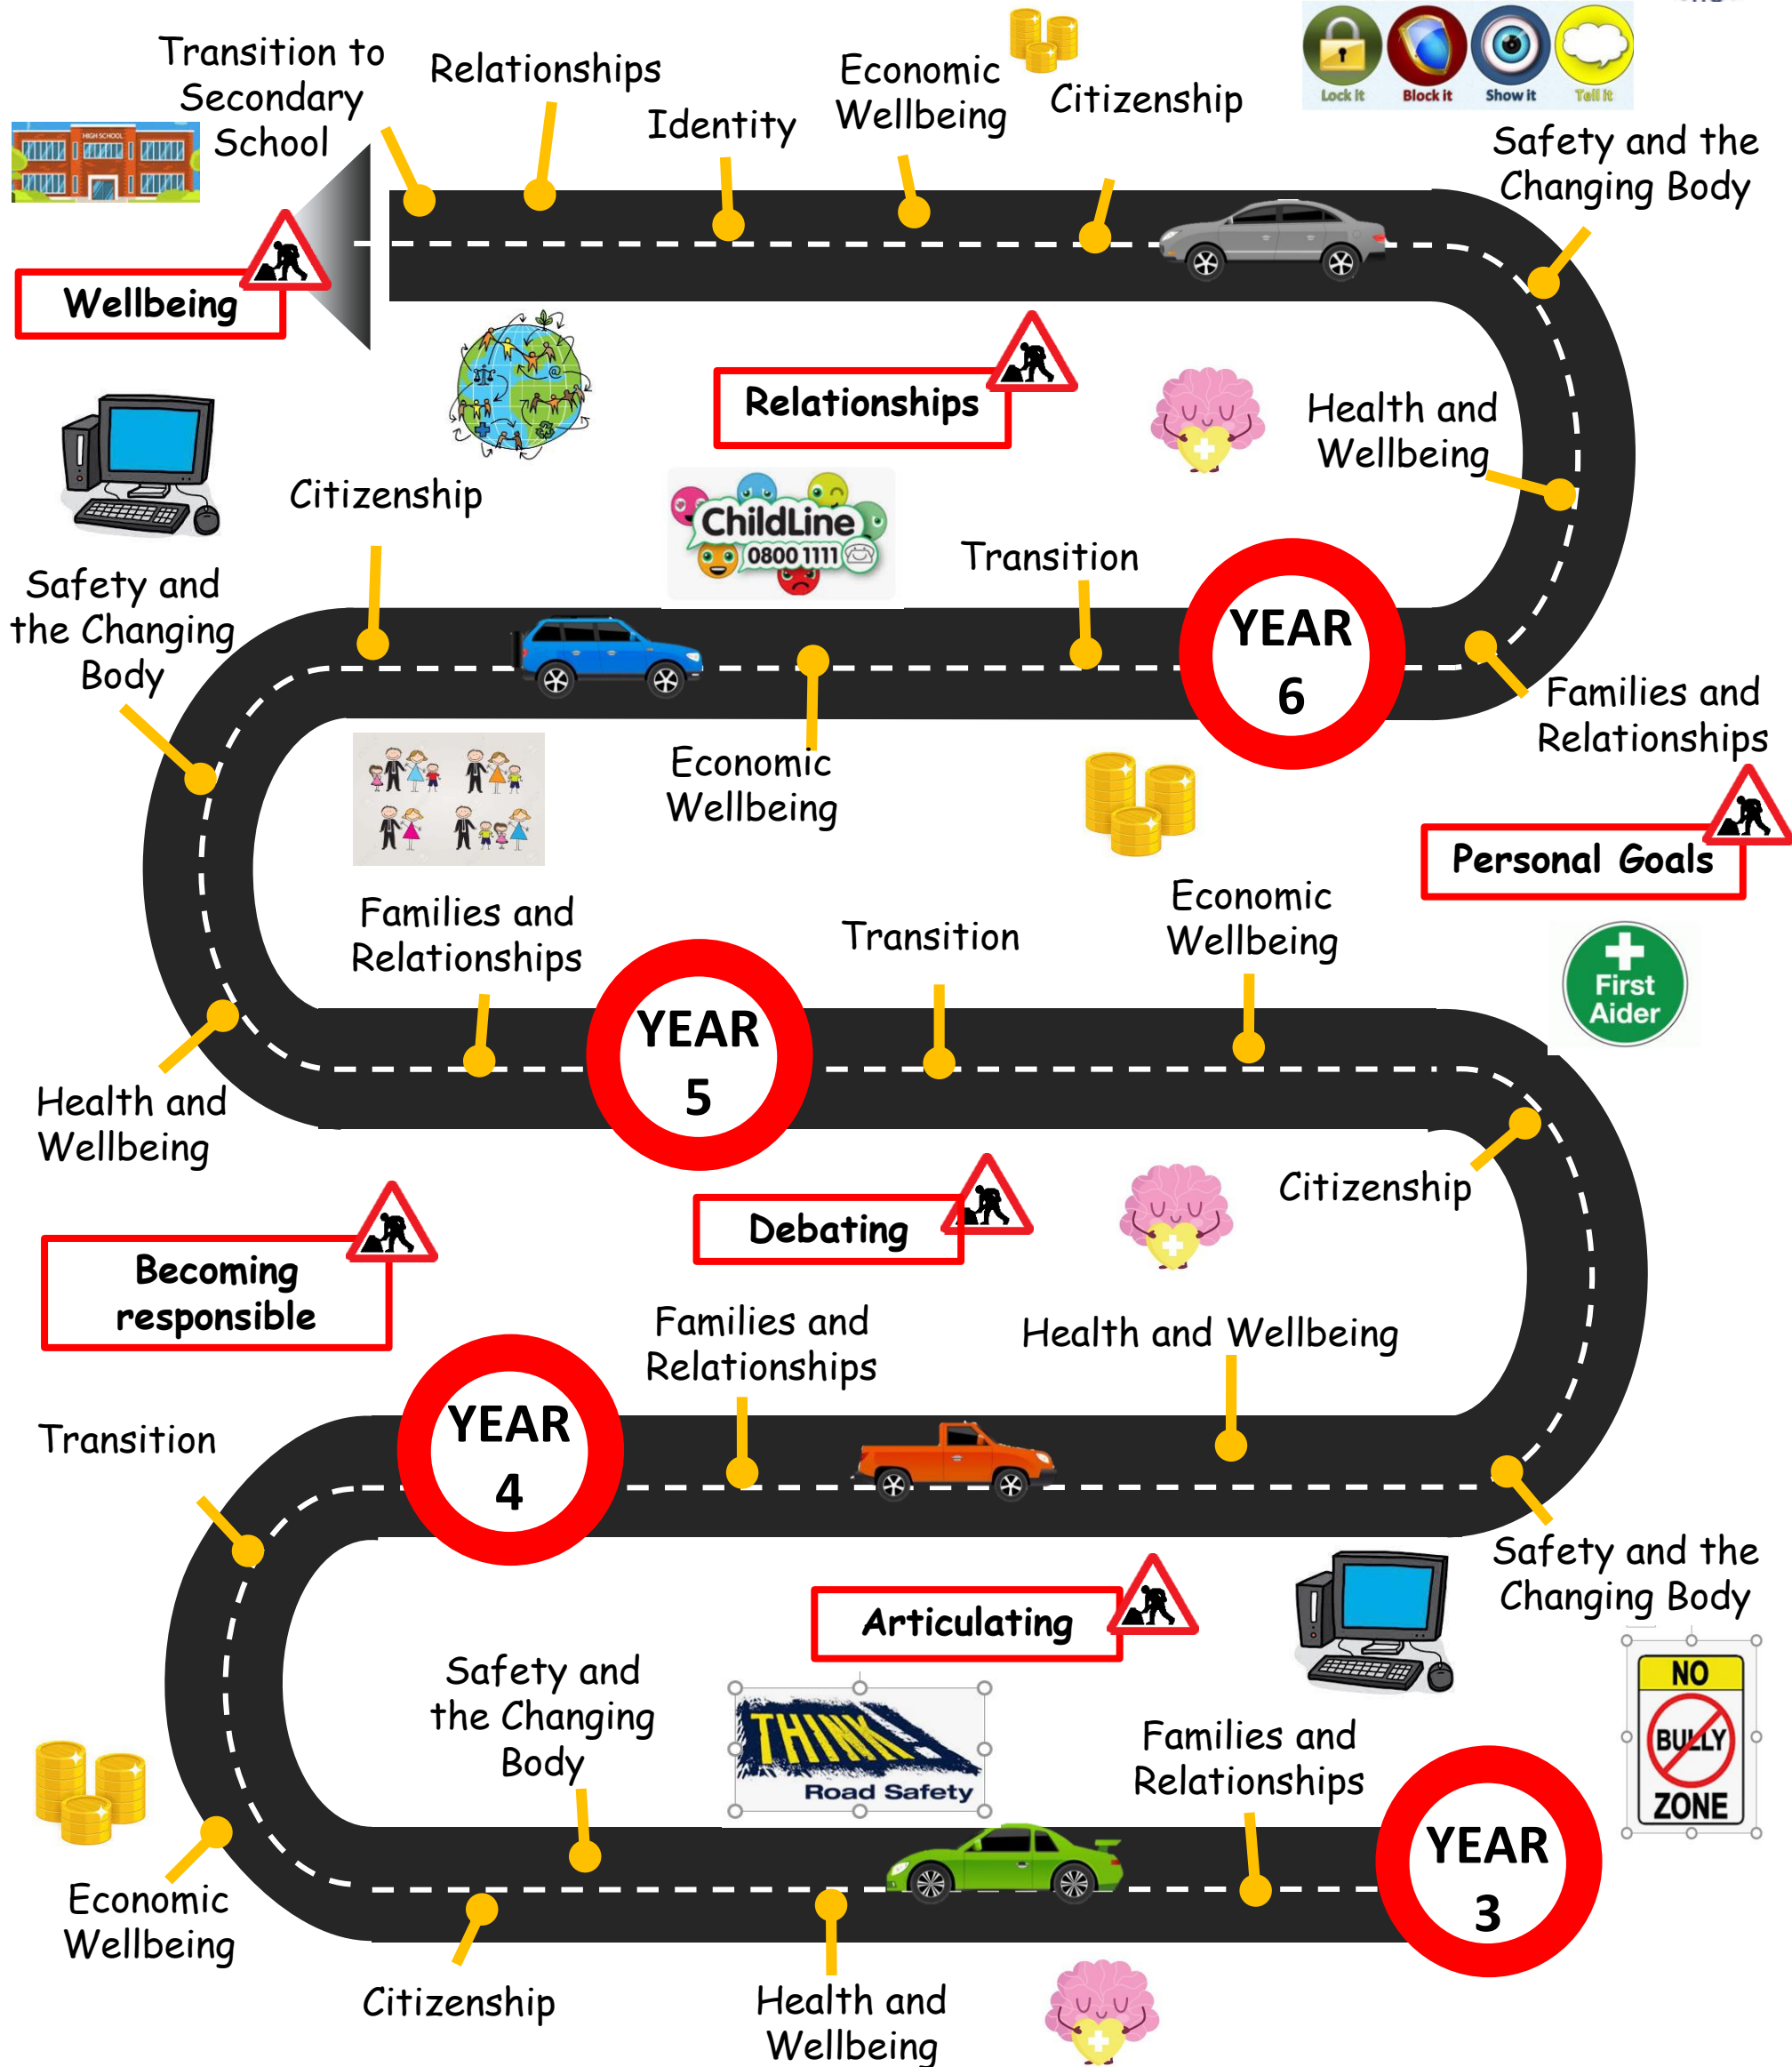

# PSHE LEARNING JOURNEY

Hogarth Primary School

## KS2

SUBJECT LEAD: MRS CONNOR